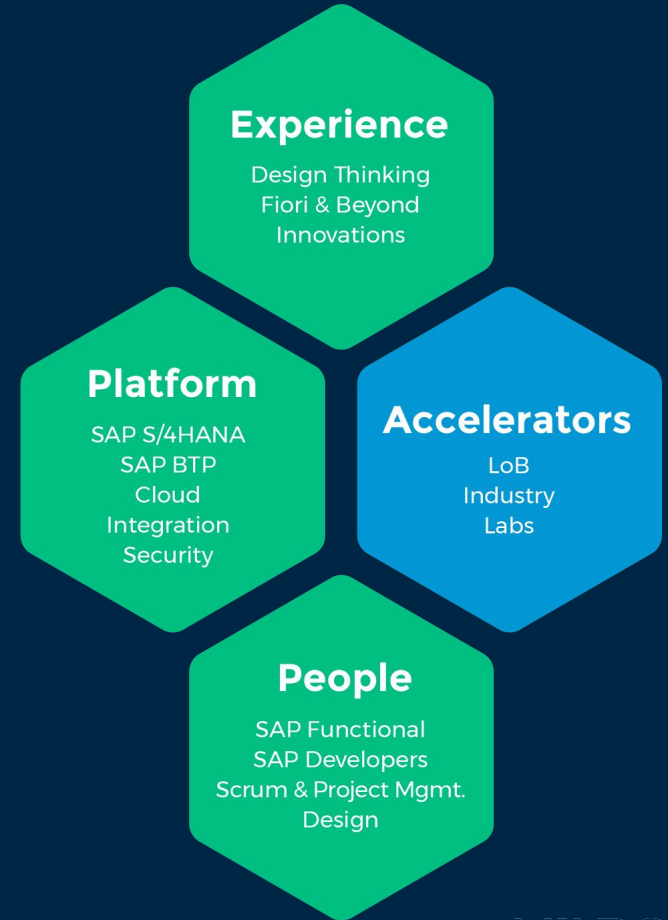

March 2024

Integration, AI, and ONE MORE Thing(s) you can do with SAP BTP

Presented by: Matthew Whigham

MINDSET

MINDSET

Enterprise Experience Driven Transformation

| Our Mission

Navigating innovation with SAP, we employ a rare blend of expertise to forge **extraordinary outcomes** and **delightful experiences**.

Our Human-Centered Innovation

- As an SAP AppHaus partner, Mindset is not only an expert in SAP S/4HANA & SAP BTP. We also bring a **human-centric approach** that customers and users love!
- We hit the ground running with recognized experience in **Fiori** and **Design Thinking**, now with **Work Zone** readiness.

A winning team with the right roles to make it happen

Proven BTP Approach

Three-step process with a track record of business transformation

At the sweet spot, **faster adoption** and **increased consumption**

Extend

Extend your core using
SAP BTP services

Integrate

Integrate with 3rd party
systems in real-time

Analyze

Real-Time Analytics in your
data visualization layer of choice

Datasphere

- **Preserve Business Context:** Typical data projects spend 80% of the time re-creating context lost during data replication. Datasphere allows critical metadata, hierarchies, and understanding to remain intact
- **Federated Data Access & Integration Flexibility:** Datasphere enables federated data access allowing seamless combination of data across the SAP ecosystem without duplication
- **Reduced Effort on Security Configuration:** Datasphere reduces effort required on managing security settings while still enduring data protection
- **Linking Data & Metadata from SAP and Other Applications:** Datasphere provides a holistic approach to simplify data management and governance across multi-system environments