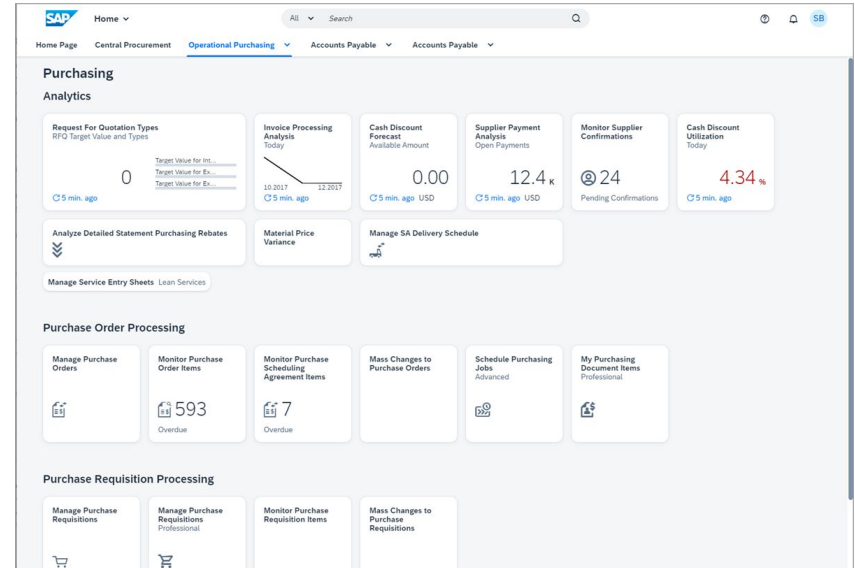

Extend

Extend your core using
SAP BTP services

Integrate

Integrate with 3rd party
systems in real-time

Analyze

Real-Time Analytics in your
data visualization layer of choice

Datasphere

- **Preserve Business Context:** Typical data projects spend 80% of the time re-creating context lost during data replication. Datasphere allows critical metadata, hierarchies, and understanding to remain intact
- **Federated Data Access & Integration Flexibility:** Datasphere enables federated data access allowing seamless combination of data across the SAP ecosystem without duplication
- **Reduced Effort on Security Configuration:** Datasphere reduces effort required on managing security settings while still enduring data protection
- **Linking Data & Metadata from SAP and Other Applications:** Datasphere provides a holistic approach to simplify data management and governance across multi-system environments

I like.....

EVENT MESH!

DATA CONVERSION!

Imagine the possibilities with an endless combination of receiving and transmitting data across various systems!

SAP Build and WorkZone

- **Fast application development which help deliver specific uses case to production**
- **Use the power of automation to deliver business value by reducing processing times of repetitive tasks**
- **WorkZone will modernize your approach to the Fiori Launchpad by providing a unified point to SAP and all other applications whether on-premise or on the cloud**
- **With WorkZone, use the latest tools now to modernize your processes**